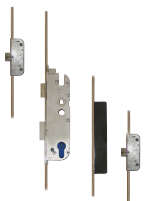

Description

Please refer to our Access Control department for this product.

35mm Backset

55mm Backset

92mm Centres

Call To Order Product

Features

- 16mm Faceplate
- Latch & Deadbolt
- Keywind Operation
- Electronically Operated
- The unit automatically locks when the door is closed, the centre case deadbolt only operates on turn of key. The unit unlocks on the turn of the key, the inside lever or supply of control voltage
- Please refer to our Access Control department for this product.

Product Table

L20515

35/92 (contact Access Control department)

L20516

55/92 (contact Access Control department)