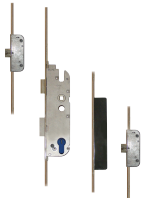

Description

Please refer to our Access Control department for this product.

35mm Backset

55mm Backset

92mm Centres

Call To Order Product

Features

- 16mm Faceplate
- Latch & Deadbolt
- Keywind Operation
- Electronically Operated
- The unit automatically locks when the door is closed, the centre case deadbolt only operates on turn of key. The unit unlocks on the turn of the key, the inside lever or supply of control voltage
- Please refer to our Access Control department for this product.

Product Table

L20515

35/92 (contact Access Control department)

L20516

55/92 (contact Access Control department)