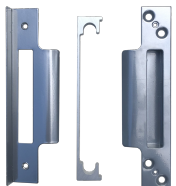

ASEC Rebate To Suit Asec 50mm 5 Lever Sashlock

Description

This Asec rebate conversion kit allows the Asec 50mm 5 Lever Sashlock to be fitted to double rebated doors.

Features

- Supplied complete with fixings
- Countersunk screw holes
- To suit Asec 50mm 5 Lever Sashlock

Product Table

AS12205
13mm PB

AS12206
13mm SS