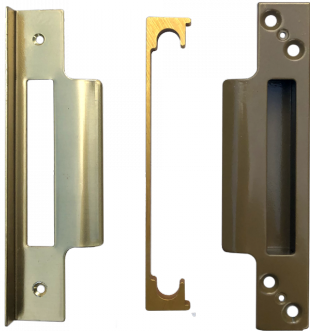

ASEC Rebate To Suit Asec 50mm 5 Lever Sashlock

Description

This Asec rebate conversion kit allows the Asec 50mm 5 Lever Sashlock to be fitted to double rebated doors.

Features

- Supplied complete with fixings
- Countersunk screw holes
- To suit Asec 50mm 5 Lever Sashlock

Product Table

AS12205
13mm PB

AS12206
13mm SS