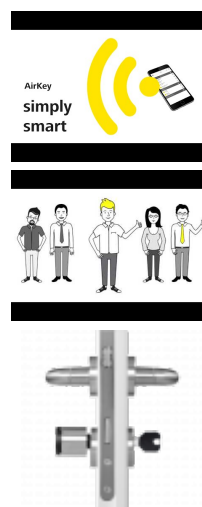

EVVA AirKey Euro Double Proximity - Key EPS Cylinder

Description

The EVVA AirKey Euro Cylinder door lock is a perfect proximity solution for any door that can take a euro cylinder; it is designed for use with a suitable mortice lock (supplied separately) and features convenient AirKey access on one side, with an EPS cylinder on the other. The AirKey cylinder is easy to install and has a broad range of uses thanks to its euro profile, as it can be used anywhere that a standard euro profile cylinder could be used. Access can be gained from both sides by using your NFC-compatible smartphone (Android or iPhone), where keys can be easily sent using SMS text messages with push notification alerts, bluetooth, and also Evva AirKey key cards. It is rated to IP65 meaning that it is suitable for both indoor and outdoor use with a working temperature between -20°C and +55°C. It is supplied with 2 x CR2 batteries which provide long life for up to 30,000 cycles and are easily replaceable. The unit is CE certified and fire tested to BS EN 1634 for both 30 and 90 minutes.

Complies to
BS EN 1125

Complies To
BS EN 1634

Complies to
BS EN 179

Operated By
Euro Cylinder

IP65 Ingress
Protection
Rating

Reversible
Handing

Weather
Resistant

Wireless
Data
Connection

Features

- Weatherproof - IP65
- Open doors using your smartphone (Android or iPhone)
- Double-sided access
- Easy to install
- Drill and plug pulling resistant
- Modular cylinder design allows for future adaptation