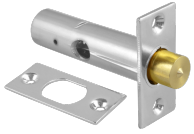

Description

The Door Security Bolt offers concealed security for all internal and external doors.

Neighborhood Watch Approval

Features

- Key to suit 838 Door Security Bolt
- Key required to Lock and unlocks from one side only
- Splined key is supplied separately

Product Table

L3340

60mm PB Pair + Key Visi

697
60mm PB Single Visi

699
60mm SC Single Visi

700
60mm WH Single Visi