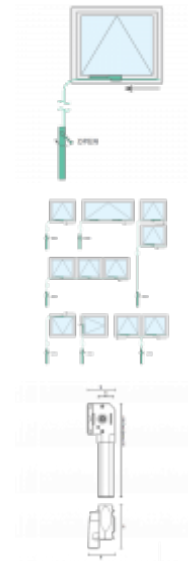

GEZE OL Line 250 Manual Chain Window Opener

Description

The GEZE OL Line 250 Manual Chain Window Opener is a popular type of manual window opener with a 250mm opening stroke and is suitable for use on most window types, using the appropriate fixing bracket. Individual or multiple 250 manual chain openers can be controlled using a single 250 Midi Operator, Maxi Operator Maxi 1, Maxi Operator Maxi 2 or Mini Operator.

Features

- Can be controlled from a single 250 Midi Operator, Maxi Operator Maxi 1, Maxi Operator Maxi 2 or Mini Operator
- Can be used on most window types
- 250mm opening stroke

Product Table

L31402

White