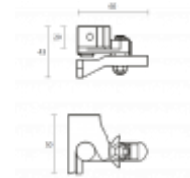

GEZE OL Line Manual Locking Window Opener

Description

The GEZE OL Line Manual Locking Window Opener is a manual locking opener suitable for use on bottom hung open inward windows. It can be controlled using a 250 Midi Operator or Mini Operator and provides a maximum opening stroke of 250mm.

Features

- Can be controlled from a 250 Midi Operator or Mini Operator
- For use on bottom hung open inward windows
- 250mm maximum opening stroke

Product Table

L31404

White