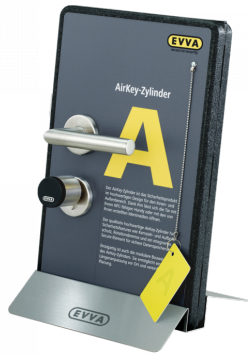

EVVA Airkey Cylinder Demonstration Model

Description

This EVVA Airkey Cylinder Demonstration Model allows an installer to demonstrate functionality to their customers. It is an extremely useful promotional tool - seeing and using the system can increase the chance of a customer placing an order.

Wireless Data Connection

Features

- Allows installer to demonstrate functionality to customers
- Eva Airkey Cylinder demo model

Product Table

L31198
Demo Model