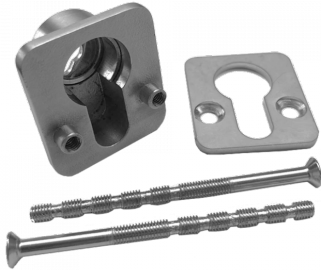

HOOPLY Stainless Steel Cylinder Protector To Suit Hooply 918902 & 2068 Handles

Description

The Hooply Stainless Steel Cylinder Protector is only compatible with Hooply 918902 and 2068 handles. Engineered from grade 304 stainless steel, it provides very strong protection of your euro lock, ensuring maximum resistance to impact, drill attacks and lock snapping.

Features

- Grade 304 stainless steel construction
- Compatible with Hooply 918902 & 2068 handles
- Very strong cylinder protection

Product Table

L30855

Satin Stainless Steel