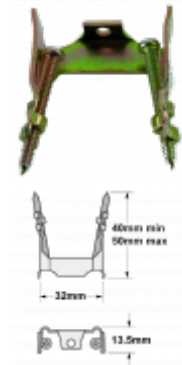

ADAMS RITE 4104 01 Radius Mounting Bridging Clips

Description

The ADAMS RITE 4104 01 Radius Mounting Bridging Clips are designed to make up the difference in a large cavity box frame, or where there is a glass panel to impair fixing. They are supplied in pairs and come complete with fixing screws.

Features

- Supplied with fixing screws
- Mounting bridge supplied in pairs
- These mounting clips are designed to make up the difference in a large cavity box frame or where there is a glass panel to impair fixing