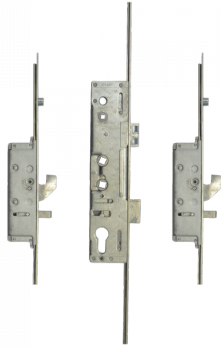

# LOCKMASTER® LOCKMASTER Lever Operated Latch & Deadbolt Twin Spindle - 2 Hook 2 Anti-Lift 2 Roller

## Description

The LOCKMASTER Lever Operated Latch & Deadbolt is a full multipoint lock unit with 2 hooks, 2 anti-lift pins and 2 rollers. It features a Euro profile centre case with a 16mm faceplate and twin spindle. The unit can be locked by using the lift lever to engage the locking mechanisms, after which a turn of the full cylinder locks it up. One full turn of the key followed by a push down on the lever unlocks the unit.

10 Year Guarantee

35mm Backset

92/62mm Centres

Operated By Euro Cylinder

## Features

- 16mm faceplate
- Twin spindle
- Euro profile lock case
- Latch & deadbolt