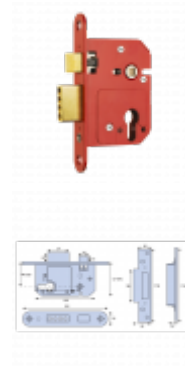

ERA 334 Fortress Fortress BS BS Euro Keyless Egress Key & Turn Sashlock With Cylinder

Description

The British Standard High Security Fortress Mortice Lock meets the new BS 8621:2004 standard, which meet the exacting demands of the insurance companies and the police.

Supplied With 3
Keys

6 Pin Mechanism

Complies to BS
EN 8621

Keyed To Differ

Call For Key
Cutting Services

Call For
Workshop
Services

Features

- BS8621:2004
- Supplied with a 6 Pin High Security Euro cylinder & turn
- Hardened steel plates on lock case resists drilling
- Laminated hardened steel plates in the bolt
- Higher security levels delivered by a 20mm bolt throw on every lock
- BS8621:2004 standard meets the exacting demands of insurance companies and the Police