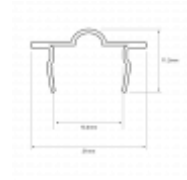

ASEC 21mm Snap In Patio Track

Description

The ASEC Snap In Patio Track has a solid metal construction and is easy to install. It is 2.4m long and 21mm wide.

Features

- Width: 21mm
- Length: 2.4m
- Solid metal construction
- Easy to install

Product Table

AS12176

2.4m x 21mm