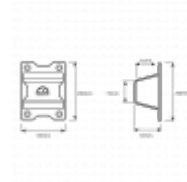

SQUIRE GA6 Sold Secure Motorcycle Diamond Heavy Duty Ground Anchor

Description

The SQUIRE GA6 Heavy Duty Ground Anchor is Sold Secure Motorcycle Diamond approved and provides extra security whilst at home, and is ideal for garages and sheds. It is suitable for internal and external use and can be used with brick or concrete. It is manufactured from 6mm hardened steel and is supplied complete with security fixings, ensuring it is simple and easy to fit.