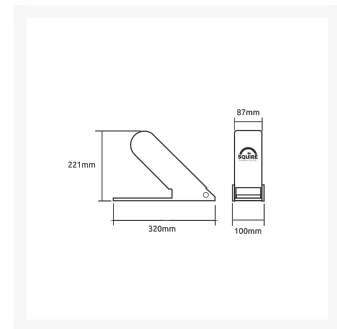

SQUIRE GA5 Sold Secure Motorcycle Bronze Garage Door Protector

Description

The SQUIRE GA5 Garage Door Protector is Sold Secure Bronze approved and provides extra security for up and over garage doors. It is manufactured from hardened steel and features a 5 pin tumbler lock mechanism. The tilt action arm locks into place to prevent the garage door from being opened and can be driven straight over once opened, with no removal needed. It is supplied complete with 2 keys and all fixings and fitting instructions to ensure a simple ground fitting in front of the garage door.

Supplied With 2 Keys

5 Pin Mechanism

Sold Secure Approved

Features

- Hardened steel construction
- Sold Secure Motorcycle Bronze approved
- 5 pin tumbler lock mechanism
- Surface mounted integrated product
- Tilt action arm locks into place to prevent the garage door being opened
- Supplied with all fixings & fitting instructions