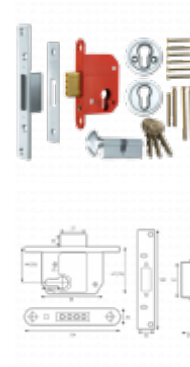

ERA 233 Fortress BS Euro Keyless Egress Key & Turn Deadlock With Cylinder

Description

The ERA British Standard Keyless Egress Mortice lock is an accredited front door lock. The locks are classified as providing keyless egress at all times.

Supplied With 3 Keys

6 Pin Mechanism

Complies to BS EN 8621

Keyed To Differ

Call For Key Cutting Services

Call For Workshop Services

Features

- BS8621:2004
- Roses have hardened steel plates
- There are 4 hardened steel rollers in the bolt
- Ensures an easy exit in the event of a fire
- Complete with Thumbturn cylinder which allows a keyless lever on the inside of the door
- Especially relevant for entrance doors in multi-residential and other buildings

Product Table

L16587

64mm PB KD Boxed

L25483

64mm PC KD Boxed

L16588

64mm SC KD Boxed