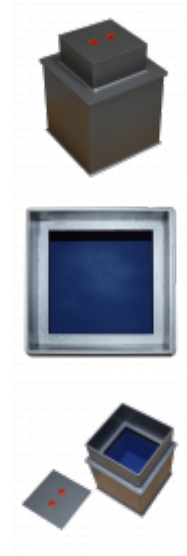

ASEC Under Floor Safe Body To Take 200mm x 200mm Door

Description

The ASEC Under Floor Safe Body is compatible with Asec Under Floor Safe Door (200mm x 200mm) - the door is supplied separately and the choice of door determines the cash rating of the safe. The safes are manufactured from steel and concrete into the floor, with the neck level to the floor surface.

UK Manufactured

Features

- Cash rating determined by choice of corresponding door
- ASEC Under Floor Safe Door supplied separately
- Concretes into floor with neck level to the floor surface
- Steel construction and flock lined
- British made

Product Table

AS12115

230mm x 345mm

AS12116

300mm x 415mm