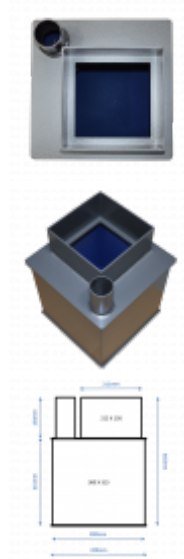

ASEC Under Floor Safe Body With Deposit Facility To Take 200mm x 200mm Door

Description

The ASEC Under Floor Safe Body is compatible with Asec Under Floor Safe Door (200mm x 200mm) - the door is supplied separately and the choice of door determines the cash rating of the safe. The safes are manufactured from steel and concrete into the floor, with the neck level to the floor surface and comes complete with deposit facility.

UK Manufactured

Features

- Complete with deposit facility
- Cash rating determined by choice of corresponding door
- ASEC Under Floor Safe Door supplied separately
- Concretes into floor with neck level to the floor surface
- Steel construction and flock lined
- British made

Product Table

AS12117

300mm x 465mm