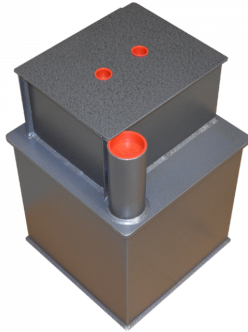

## ASEC Under Floor Safe Body With Deposit Facility To Take 250mm x 200mm Door

### Description

---

The ASEC Under Floor Safe Body is compatible with Asec Under Floor Safe Door (250mm x 200mm) - the door is supplied separately and the choice of door determines the cash rating of the safe. The safes are manufactured from steel and concrete into the floor, with the neck level to the floor surface and comes complete with deposit facility.

### Features

---

- Complete with deposit facility
- Cash rating determined by choice of corresponding door
- ASEC Under Floor Safe Door supplied separately
- Concretes into floor with neck level to the floor surface
- Steel construction and flock lined
- British made