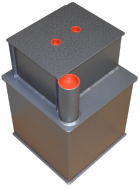

Product Table

AS12124

300mm x 465mm