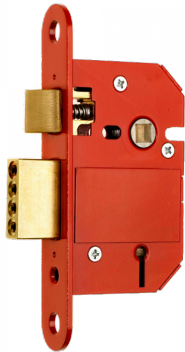

# ERA 232 Fortress Classic BS 5 Lever Sashlock

## Description

The British Standard High Security Classic Mortice Lock meets the new BS 3621:2007 standard, which meet the exacting demands of the insurance companies and the police.

Supplied With 2 Keys

## Features

- BS3621:2007
- False notching in levers resist lock picking
- There are 4 hardened steel rollers in the bolt
- All locks have hardened steel plates to resist drilling
- High security levels are delivered by a 20mm bolt throw on every lock
- Includes 5 solid brass levers, key cam, follower, deadbolt and 3 brass keys