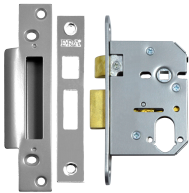

ERA 224 & 324 Dual Profile Sashcase

Description

The Era Oval Viscount offers total versatility allowing for most Oval and Euro Profile locking cylinders.

Operated By Euro Or Oval Cylinder

Features

- Suitable for bolt through furniture
- Comes complete with 'Shoulders' to fit Euro cylinders and is therefore suitable for either Euro or Oval cylinders
- The lock has hardened steel rollers in the bolt to resist hack sawing
- Ideal for replacing most existing cylinder door locks with minimal change to existing fittings

Product Table

L17458

64mm PB Boxed

L17459

64mm SC Boxed

L17460

76mm PB Boxed

L17461