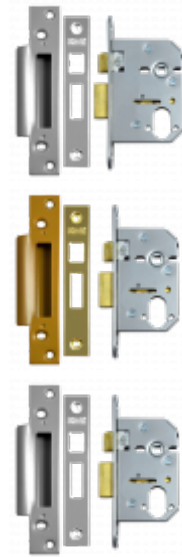

ERA 224 & 324 Dual Profile Sashcase

Description

The Era Oval Viscount offers total versatility allowing for most Oval and Euro Profile locking cylinders.

Operated By Euro Or Oval Cylinder

Features

- Suitable for bolt through furniture
- Comes complete with 'Shoulders' to fit Euro cylinders and is therefore suitable for either Euro or Oval cylinders
- The lock has hardened steel rollers in the bolt to resist hack sawing
- Ideal for replacing most existing cylinder door locks with minimal change to existing fittings

Product Table

L17458

64mm PB Boxed

L17459

64mm SC Boxed

L17460

76mm PB Boxed

L17461

76mm SC Boxed