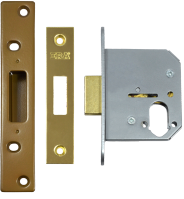

### Description

---

The Era Oval Viscount offers total versatility allowing for most Oval and Euro Profile locking cylinders.

Operated By Oval Cylinder

### Features

---

- Comes complete with 'Shoulders' to fit Euro cylinders
- The lock has hardened steel rollers in the bolt to resist hack sawing
- Ideal for replacing most existing cylinder door locks with minimal change to existing fittings

### Product Table

---

**L17454**

64mm PB Boxed

**L17455**

64mm SC Boxed

**L17456**

76mm PB Boxed