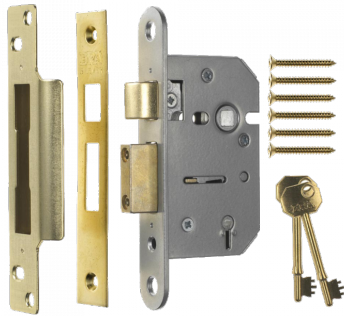

## ERA 202 & 302 Viscount 5 Lever Sashlock

### Description

---

The ERA 5 Lever Viscount range of door locks are suitable to replace existing 2 and 3 lever door locks. Ideal for the volume user, the Viscount offers long service in demanding situations and is the right choice for replacement or new build projects.

Supplied With 2  
Keys

5 Lever  
Mechanism

Keyed To Differ

Call For Key  
Cutting Services

Reversible  
Handing

Call For  
Workshop  
Services