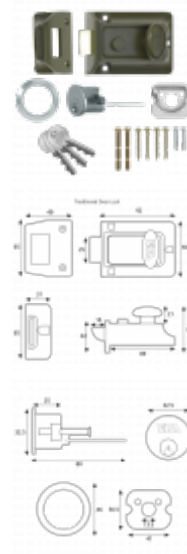

## ERA 135 Non-Deadlocking Nightlatch

### Description

---

The ERA 135 Traditional Non-Deadlocking Nightlatch has been designed to replace most existing front door locks and offers added security to new & interior doors. This lock is suitable for both right and left handed operation, and comes in a set which includes 3 keys & fixings.

### Features

---

- 3 keys and fixings included
- Simple snib button deadlocks the latch from the inside
- Suitable inward or outward opening doors (outward doors require a separate staple)
- Suitable for left or right handed operation
- Designed to replace most existing front door locks
- Added security to new and interior doors

## Product Table

---

**L8848**

60mm Green & SC Cyl Visi

**L8847**

60mm Green & SC Cyl Boxed