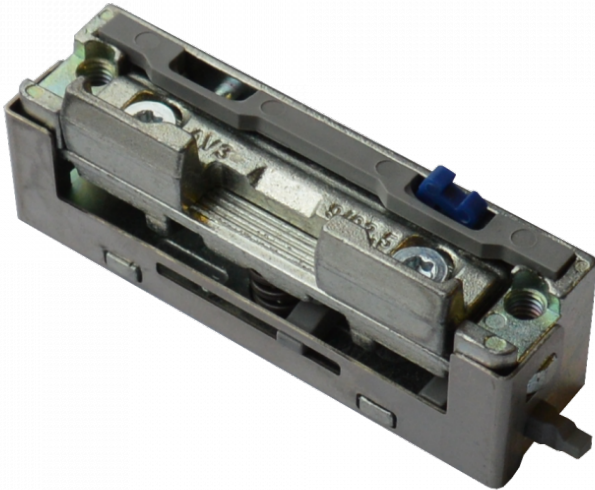

## WINKHAUS AV3 Optional Day Switch TaFa

### Description

---

The WINKHAUS AV3 Optional Day Switch provides easy activation/deactivation of the mechanical daytime latch release with just a simple click, simultaneously blocking the magnet's release, allowing for entry from outside without the need for a key. It is suitable for use with the Winkhaus AV3 Multipoint Lock, and also conventional mortice locks and other multipoint locking systems (however, it is not suitable for use with other automatic locking systems). It conveniently integrates into the central keep making it easily retrofittable, and is quick and simple to assemble with no need for wiring.

### Features

---

- Easy to retrofit
- Quick and easy to assemble
- Allows for entry from outside without the need for a key
- Also suitable for conventional mortice locks and multipoint locking systems
- To suit Winkhaus AV3 Multipoint Lock