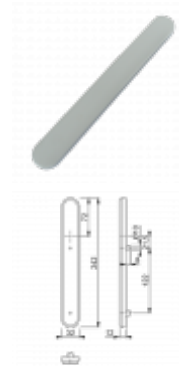

HOPPE Birmingham External Blank Plate 122mm Screw Centres

Description

The HOPPE Birmingham External Blank Plate is compatible with Hoppe Birmingham door handles and is ideal for use when no access is required from one side of the door, such as with Juliette balconies. The plate has 122mm screw centres and is suitable for both left handed and right handed door applications.

Reversible Handing

Features

- 122mm screw centres
- Ideal for use with Juliette balconies
- External blank plate to suit Hoppe Birmingham handles
- Designed to act as a blind plate were no access is required from one side of the door