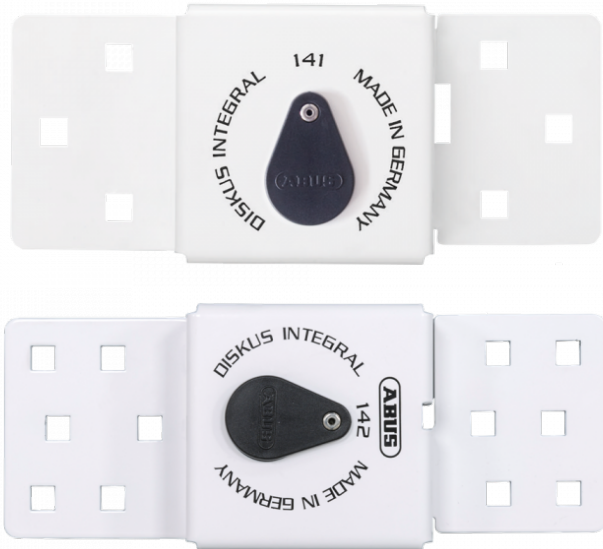

ABUS 141 & 142 Series Integral Diskus Van Lock Twin Pack

Description

The ABUS Integral Diskus Van Lock Twin Pack includes both the Abus 141 Series and Abus 142 Series locks, suitable for sliding doors. The locks feature a universal hasp which will fit most common transporters and gates. The solid metal case ensures the padlocks are protected, with a cylinder cap to prevent damage from dirt and moisture, plus an extremely corrosion resistant zinc and powder coated finish. The locks are easy to operate with one hand due to the frontal cylinder access, and fixings are included to ensure a quick and easy installation.

Keyed To Differ

Weather Resistant

Features

- Fixing materials included
- Universal hasp
- Corrosion resistant zinc and powder coated finish
- Solid metal case
- Suitable for sliding doors and gates
- Twin pack including Abus 141 and 142 Series Diskus Locks

Product Table

L30691

23/70

L30692

26/70