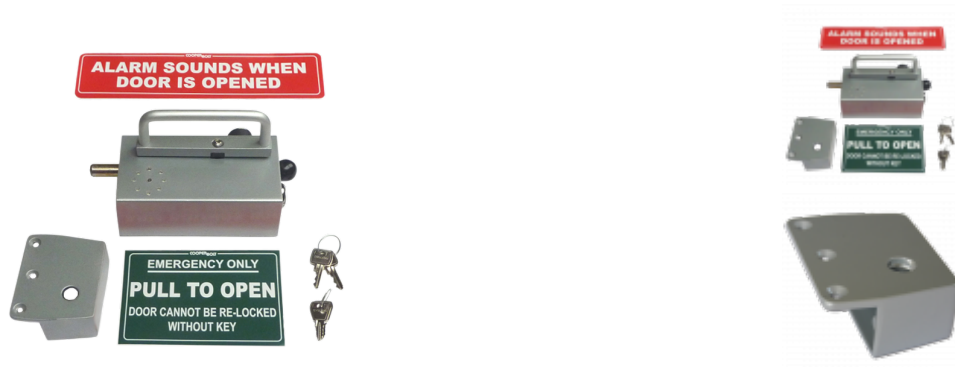

COOPERBOLT Alarmed Door Bolt 104 Series

Description

The door is bolted except in an emergency and once opened the bolt can only be reset by the keyholder.

Supplied With 2 Keys

Key Override Facility

Features

- Totally enclosed with hidden fixings
- Full detailed instructions included
- Little maintenance is required – no glass or plastic to break
- Strong 12mm steel-plated bolt
- Each unit fits to the door on a solid 2mm steel backplate
- Made from die-cast aluminium
- All parts included - screws, battery, keep, sign, and 2 keys

Product Table

L22460

Key Switch

L22459

No Key Switch