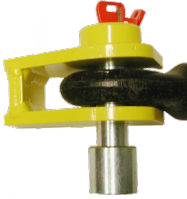

Description

This BULLDOG SA12 50mm Trailer Eye Lock has a highly visible yellow powder coated finish and is easy to operate, with only the lock bolt needing to be removed to unlock the trailer. It comes complete with the 10 pin case hardened steel Bulldog Super Lock Bolt which is both drill and pick resistant. It has a dust cap to ensure no dirt or dust can ingress into the lock and a dummy ball for when not in use with a trailer or post. It is supplied with 2 keys and has a 5 year guarantee.

Supplied With 2
Keys

5 Year Guarantee

UK Manufactured

Features

- Drill and pick resistant
- Complete with Bulldog Super Lock Bolt
- Easy to operate
- Highly visible yellow powder coated finish

Product Table

L29910
SA11 - 33mm

L29908
SA12 - 50mm