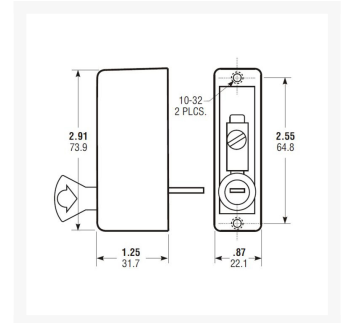

ASSA ABLOY

ADAMS RITE 4026-130 Cylinder Holding Block To Suit Sliding Patio Door

Features

Product Table

L18285

4026-130 External Block