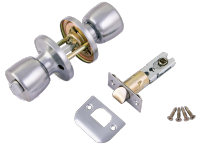

L30639
SC KD Visi