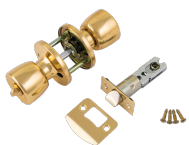

Description

The ERA 168 Privacy Knobset range of Door Knob Sets are particularly suitable for bathrooms and bedrooms as they combine safety with privacy. Not only does the set have an external knob as a emergency release, it also has a tubular latch adjustable to either 60mm or 70mm and is easy to install.

Features

- Combines safety & privacy
- External knob as an emergency release
- For bathroom and bedrooms
- Easy to install
- Tubular latch are adjustable to either 60mm or 70mm

Product Table

L30638
EB KD Visi

L30640
PC KD Visi

L30639
SC KD Visi