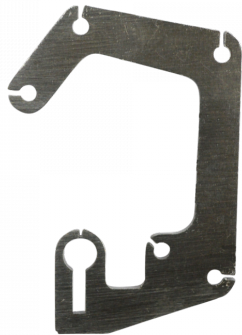

GJ LOCKS Legge/ASEC Training Cover

Description

This GJ LOCKS Asec Training Cover is used to allow you to practice mortice lock picking whilst being able to see the internal operation of the lock, this is achieved by simply removing the cover and replacing it with this custom designed plate. It is designed to suit the Asec deadlock, please note that this is a training cover only and the lock has to be purchased separately.

Features

- Simple to fit using the existing screws
- To suit Asec deadlocks
- Invaluable mortice lock picking training aid
- Allows you to see the levers as you pick them

Product Table

L30540

Asec