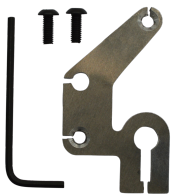

GJ LOCKS Union 2101 Training Cover

Description

This GJ LOCKS Union 2101 Training Cover is used to allow you to practice mortice lock picking whilst being able to see the internal operation of the lock, this is achieved by simply removing the cover and replacing it with this custom designed plate. It is designed to suit the Union 2101 deadlock, please note that this is a training cover only and the lock has to be purchased separately.

Features

- Simple to fit using the existing screws
- To suit Union 2101 5 lever deadlocks
- Invaluable mortice lock picking training aid
- Allows you to see the levers as you pick them

Product Table

L30542
Union 2101