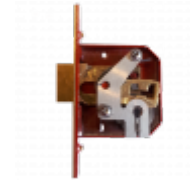

GJ LOCKS Union 2101 Training Cover

Description

This GJ LOCKS Union 2101 Training Cover is used to allow you to practice mortice lock picking whilst being able to see the internal operation of the lock, this is achieved by simply removing the cover and replacing it with this custom designed plate. It is designed to suit the Union 2101 deadlock, please note that this is a training cover only and the lock has to be purchased separately.

Features

- Simple to fit using the existing screws
- To suit Union 2101 5 lever deadlocks
- Invaluable mortice lock picking training aid
- Allows you to see the levers as you pick them

Product Table

L30542
Union 2101