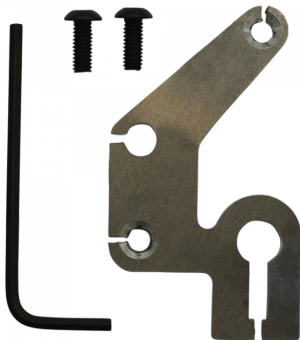

GJ LOCKS Union 2101 Training Cover

Description

This GJ LOCKS Union 2101 Training Cover is used to allow you to practice mortice lock picking whilst being able to see the internal operation of the lock, this is achieved by simply removing the cover and replacing it with this custom designed plate. It is designed to suit the Union 2101 deadlock, please note that this is a training cover only and the lock has to be purchased separately.

Features

- Simple to fit using the existing screws
- To suit Union 2101 5 lever deadlocks
- Invaluable mortice lock picking training aid
- Allows you to see the levers as you pick them

Product Table

L30542
Union 2101