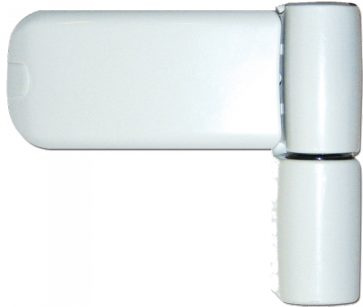

ASEC Adjustable Flag Hinge For UPVC Doors

Description

Stylish contemporary design, suits the Asec Lever/Lever UPVC door handle range. Patented system allows ample adjustment in all 3 planes quickly and easily.

10 Year Guarantee

Features

- Adjustable in all 3 planes.
- Cover protects lateral adjustment mechanism and door fixings
- 10 year mechanical guarantee
- 80kg door weight
- 105mm flag to ensure maximum fixings into reinforcement
- Contemporary design

Product Table

L18392

White