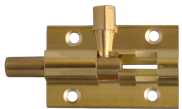

ASEC VITAL Brass 25mm Wide Straight Barrel Bolt

Description

This ASEC VITAL Brass 25mm Wide Straight Barrel Bolt has a brass finish and is available in a range of different sizes. A robust construction, it has countersunk screw holes to ensure it sits flush to the door surface, and is suitable for both left and right handing.

Reversible Handing

Features

- Reversible handing
- Countersunk screw holes
- Robust construction
- Brass finish

Product Table

VT10229

100mm

VT10230

150mm

VT10225

38mm

VT10226

50mm

VT10227

63mm

VT10228

75mm