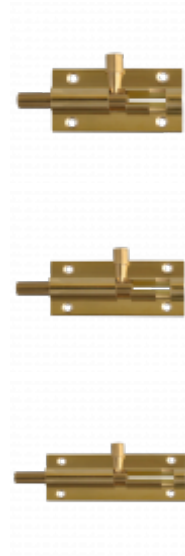

ASEC VITAL Brass 25mm Wide Straight Barrel Bolt

Description

This ASEC VITAL Brass 25mm Wide Straight Barrel Bolt has a brass finish and is available in a range of different sizes. A robust construction, it has countersunk screw holes to ensure it sits flush to the door surface, and is suitable for both left and right handing.

Reversible Handing

Features

- Reversible handing
- Countersunk screw holes
- Robust construction
- Brass finish

Product Table

VT10229

100mm

VT10230

150mm

VT10225

38mm

VT10226

50mm

VT10227

63mm

VT10228

75mm