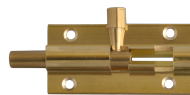

ASEC VITAL Brass 25mm Wide Straight Barrel Bolt

Description

This ASEC VITAL Brass 25mm Wide Straight Barrel Bolt has a brass finish and is available in a range of different sizes. A robust construction, it has countersunk screw holes to ensure it sits flush to the door surface, and is suitable for both left and right handing.

Reversible Handing

Features

- Reversible handing
- Countersunk screw holes
- Robust construction
- Brass finish

Product Table

VT10229

100mm

VT10230

150mm

VT10225

38mm

VT10226

50mm

VT10227

63mm

VT10228

75mm