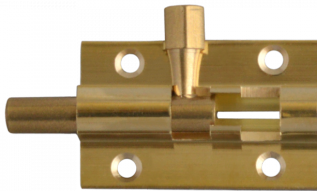

ASEC VITAL Brass 25mm Wide Straight Barrel Bolt

Description

This ASEC VITAL Brass 25mm Wide Straight Barrel Bolt has a brass finish and is available in a range of different sizes. A robust construction, it has countersunk screw holes to ensure it sits flush to the door surface, and is suitable for both left and right handing.

Reversible Handing

Features

- Reversible handing
- Countersunk screw holes
- Robust construction
- Brass finish

Product Table

VT10229

100mm

VT10230

150mm

VT10225

38mm

VT10226

50mm

VT10227

63mm

VT10228

75mm