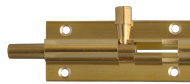

ASEC VITAL Brass 25mm Wide Straight Barrel Bolt

Description

This ASEC VITAL Brass 25mm Wide Straight Barrel Bolt has a brass finish and is available in a range of different sizes. A robust construction, it has countersunk screw holes to ensure it sits flush to the door surface, and is suitable for both left and right handing.

Reversible Handing

Features

- Reversible handing
- Countersunk screw holes
- Robust construction
- Brass finish

Product Table

VT10229

100mm

VT10230

150mm

VT10225

38mm

VT10226

50mm

VT10227

63mm

VT10228

75mm