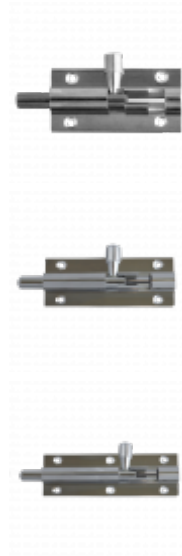

ASEC VITAL Chrome 25mm Wide Straight Barrel Bolt

Description

This ASEC VITAL Chrome 25mm Wide Straight Barrel Bolt has a chrome finish and is available in a range of different sizes. A robust construction, it has countersunk screw holes to ensure it sits flush to the door surface, and is suitable for both left and right handing.

Reversible Handing

Features

- Reversible handing
- Countersunk screw holes
- Robust construction
- Chrome finish

Product Table

VT10235

100mm

VT10236

150mm

VT10231

38mm

VT10232

50mm

VT10233

63mm

VT10234

75mm