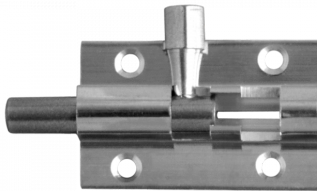

ASEC VITAL Chrome 25mm Wide Straight Barrel Bolt

Description

This ASEC VITAL Chrome 25mm Wide Straight Barrel Bolt has a chrome finish and is available in a range of different sizes. A robust construction, it has countersunk screw holes to ensure it sits flush to the door surface, and is suitable for both left and right handing.

Reversible Handing

Features

- Reversible handing
- Countersunk screw holes
- Robust construction
- Chrome finish

Product Table

VT10235

100mm

VT10236

150mm

VT10231

38mm

VT10232

50mm

VT10233

63mm

VT10234

75mm