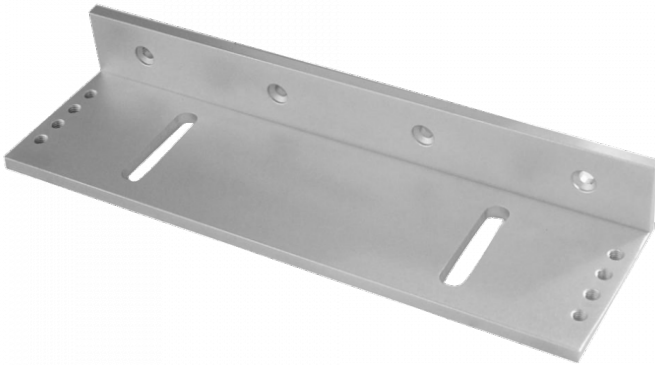

ADAMS RITE 281-700 Standard L Bracket Outward Opening

Description

A standard L bracket to suit the 281 series magnet.

Features

- To suit outward opening doors

Product Table

L6077
281-700