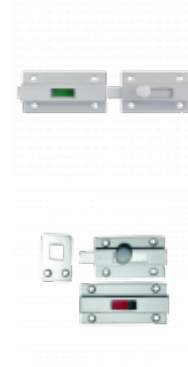

dortrend
International Ltd.

DORTREND 675 Toilet Indicator Bolt

Description

The Dortrend 675 is an easy to fit indicator bolt for use on toilet cubicle doors.

Features

- Indicator window
- Satin anodised aluminium