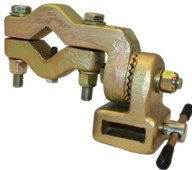

Description

Bulldog's LC8 Swan Neck Car Bracket is designed to assist in towing. It can fit towbars up to 43mm, and is compatible with the Bulldog 200Q Stabiliser where the towing vehicle is fitted with a swan neck or removable towbar.

5 Year Guarantee

Call To Order
Product

UK Manufactured

Features

- Requires a minimum parallel section of 35mm not tapered
- Fits up to 43mm diameter towbars
- Compatible with 200Q towing stabiliser

Product Table

L29973

LC8 Swan Neck