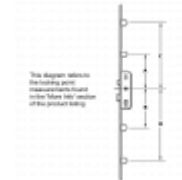

YALE AutoSecure Lever Operated Latch & Hookbolt Split Spindle - 2 Hook 20mm

Description

This YALE AutoSecure Lever Operated Latch & Hookbolt Split Spindle is a high quality multipoint locking system, designed with security and functionality in mind. With a 20mm faceplate, the innovative mechanism fires all hooks from a single trigger point as the door closes, removing the need to lift the handle, and creating an ease of use for residents. It comes with a hold back snib facility to prevent accidental lock outs, anti-lift protection and controlled firing to prevent damage to both the frame and keeps. It comes complete with a 10 year guarantee and is PAS24 and BS EN 1670 accredited.

10 Year
Guarantee

35mm Backset

45mm Backset

92mm Centres

PAS24

Secured by
Design Approved

Features

- Autofires when the door is closed
- Endurance tested to 200,000 cycles
- 20mm stainless steel faceplate
- Tested to BS EN 1670 Grade 4
- 10 year guarantee

Product Table

L30139

35/92 20mm

L30142

45/92 16mm

L30140

45/92 20mm