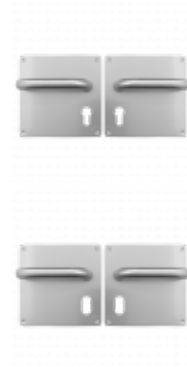

DORTREND 20RW Witley Large Plate Mounted Unsprung Lever Furniture

Description

These 20RW lever handles from the Witley range by Dortrend are available in a variety of styles, featuring extra large 10g aluminium backplates. The levers are made in a return to door (RTD) style for ease of operation, making them suitable for DDA applications. The levers have a round 20mm profile with 48.5mm centres and bolt through fixings.

Features

- 48.5mm centres
- Bolt through fixings
- Witley range
- Unsprung levers
- 10g aluminium back plates
- 20mm round bar return to door

Product Table

L10098

SAA Euro Lever Lock

L10095

SAA Lever Latch

L10097

SAA Oval Lever Lock