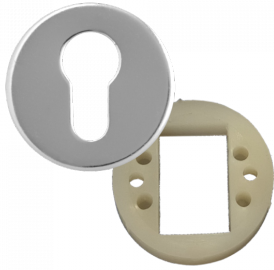

dortrend
International Ltd.

DORTREND 10ECE3 Concealed Fixing SAA Escutcheon

Description

The Dortrend 10ECE3 is a euro escutcheon with concealed fixing.

Features

- 55mm diameter
- Concealed fixing

Product Table