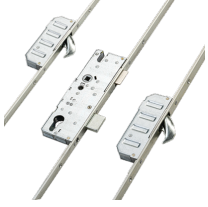

L30302
35/92 RH