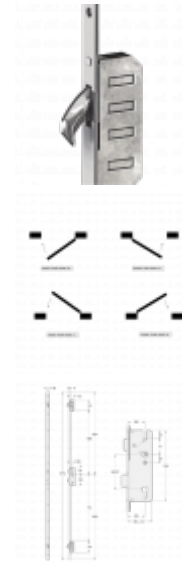

## WINKHAUS STV Trulock 20mm Radius Faceplate Split Spindle 2 Hooks

### Description

This Trulock latch & deadbolt multipoint lock system by Winkhaus features a 20mm radius faceplate with 92mm centres, a split spindle and 2 hooks. This handed unit is available in both left and right hand varieties with a choice of backset sizes and it is suitable for use on composite and timber doors.

35mm Backset

45mm Backset

55mm Backset

92mm Centres

Operated By Euro  
Cylinder

Secured by  
Design Approved

### Features

- Choice of backset sizes and handing
- Low friction hook thrust plates for a smooth operation
- Latch & deadbolt centre case
- Split spindle
- 20mm radius faceplate
- Suitable for use on composite and timber doors