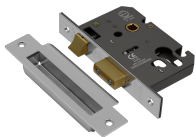

ASEC Vital Mortice Euro Sashcase

Description

Approved by Certifire and conforming to BS EN 12209, the Asec Vital Mortice Cylinder Sashlock offers a neat finish and value for money, without compromising on quality. The latchbolt is easily reversible and the product is available with a choice of sizes and forend finishes.

1 Year Guarantee

Complies To BS
EN 12209

Operated By
Euro Cylinder

Fire Tested

Reversible Handing

Features

- Certifire approved
- Brass deadbolt
- Easy to reverse latch bolt
- Supplied complete with fixing screws

Product Table

VT10102
65mm NP

VT10103
65mm PB

VT10104
75mm NP

VT10105
75mm PB