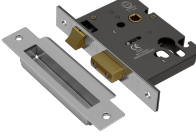

ASEC Vital Mortice Euro Sashcase

Description

Approved by Certifire and conforming to BS EN 12209, the Asec Vital Mortice Cylinder Sashlock offers a neat finish and value for money, without compromising on quality. The latchbolt is easily reversible and the product is available with a choice of sizes and forend finishes.

1 Year Guarantee

Complies To BS
EN 12209

Operated By
Euro Cylinder

Fire Tested

Reversible Handing

Features

- Certifire approved
- Brass deadbolt
- Easy to reverse latch bolt
- Supplied complete with fixing screws

Product Table

VT10102
65mm NP

VT10103
65mm PB

VT10104
75mm NP

VT10105
75mm PB