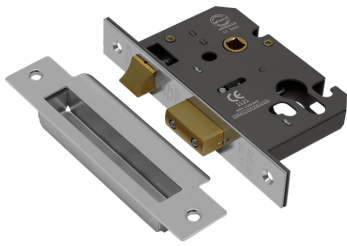

ASEC Vital Mortice Euro Sashcase

Description

Approved by Certifire and conforming to BS EN 12209, the Asec Vital Mortice Cylinder Sashlock offers a neat finish and value for money, without compromising on quality. The latchbolt is easily reversible and the product is available with a choice of sizes and forend finishes.

1 Year Guarantee

Complies To BS
EN 12209

Operated By
Euro Cylinder

Fire Tested

Reversible Handing

Features

- Certifire approved
- Brass deadbolt
- Easy to reverse latch bolt
- Supplied complete with fixing screws

Product Table

VT10102
65mm NP

VT10103
65mm PB

VT10104
75mm NP

VT10105
75mm PB