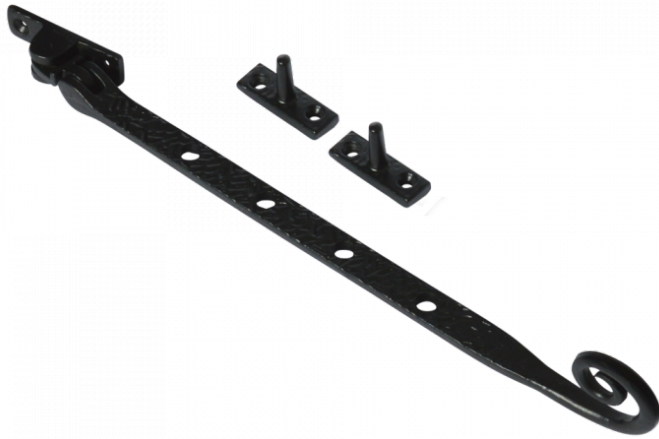

ASEC Antique Style Casement Stay

Description

Solid metal door accessories from Asec with an antique design and a black finish.

Features

- 250mm
- Black finish
- Solid metal
- Antique style design

Product Table

AS12027

250mm