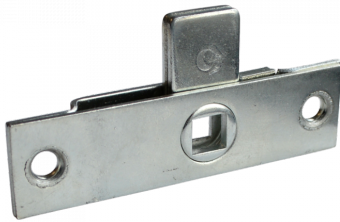

# ASEC Budget Lock Square Follower With Strike Plate

## Description

Budget lock from Asec with a 10mm square follower and supplied with a strike plate.

Supplied With No Keys

Reversible Handing

## Features

- Supplied with strike plate
- Square follower
- Budget lock