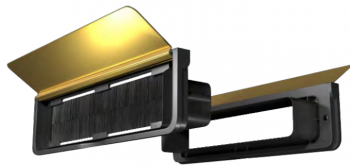

ASEC VITAL 10 Inch Letterplate

Description

The new letterplates from Asec's Vital range are a contemporary choice of letterplate, with a rounded aluminium flap design on a shallow frame and a wide choice of finishes. It has a 180° anti-snap flap opening with outward facing draft-proof brushes, and the sleeve is designed to be suitable for different door thicknesses.

Weather Resistant

Features

- Aluminium flap with a modern, rounded design
- Shallow frame
- Super flexible springs
- Draft proof brushes
- Flap opens to 180°
- Anti snap flap

Product Table

VT10215
Black

VT10216
Gold