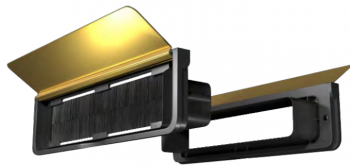

ASEC VITAL 12 Inch Letterplate

Description

The new letterplates from Asec's Vital range are a contemporary choice of letterplate, with a rounded aluminium flap design on a shallow frame and a wide choice of finishes. It has a 180° anti-snap flap opening with outward facing draft-proof brushes, and the sleeve is designed to be suitable for different door thicknesses.

Weather Resistant

Features

- Aluminium flap with a modern, rounded design
- Shallow frame
- Super flexible springs
- Draft proof brushes
- Flap opens to 180°
- Anti snap flap

Product Table

VT10220

Black

VT10221