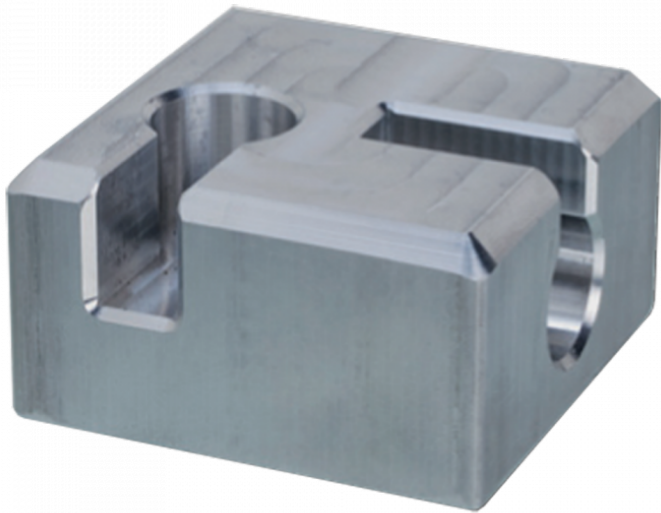

## EVVA ICS Fastening Assembly Block

### Description

---

This genuine Evva Assembly accessory holds the module in steady both axis to allow you to build a modular cylinder, an ideal addition for any serious Evva Modular cylinder builder.

### Features

---

- Holds module to allow easy cylinder build
- Heavy and stable platform
- Durable solid metal construction