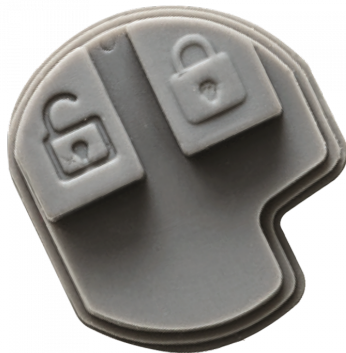

SILCA SZRS2 2 Button Remote Case To Suit Vauxhall Subaru & Suzuki Vehicles

Description

Silca's `Empty Shells` are ideal for replacing mechanically damaged or broken keys which can no longer be used yet still have perfectly functioning electronic parts. The Empty Shell's head makes it possible to transfer the existing electronics into a new key blank which is mechanically perfect making it both easier and more cost-effective.

2 Buttons

Features

- Cost effective solution
- Excluding electronics
- 2 buttons

Product Table

L30157

SZRS2