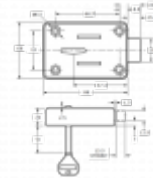

L&F 8 Lever Safe Lock

Description

This 8 Lever Safe Lock from Lowe & Fletcher features attack resistant levers and it has a die cast/pressed steel construction. It is supplied with two 115mm keys with over 80,000 differs and it is available for either right or left hand applications.

Supplied With 2
Keys

8 Lever Mechanism

Double Bitted Key

Features

- Uses 115mm key
- Without key guide pin
- Die cast and pressed steel components
- 80,000 differs
- Anti pick levers
- 8 lever lock

Product Table

L30168
Left Hand

L30167
Right Hand