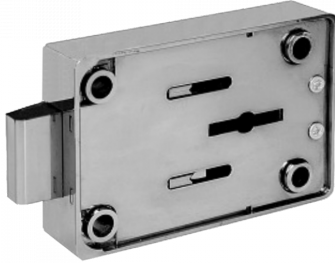

L&F 8 Lever Safe Lock

Description

This 8 Lever Safe Lock from Lowe & Fletcher features attack resistant levers and it has a die cast/pressed steel construction. It is supplied with two 115mm keys with over 80,000 differs and it is available for either right or left hand applications.

Supplied With 2
Keys

8 Lever Mechanism

Double Bitted Key

Features

- Uses 115mm key
- Without key guide pin
- Die cast and pressed steel components
- 80,000 differs
- Anti pick levers
- 8 lever lock

Product Table